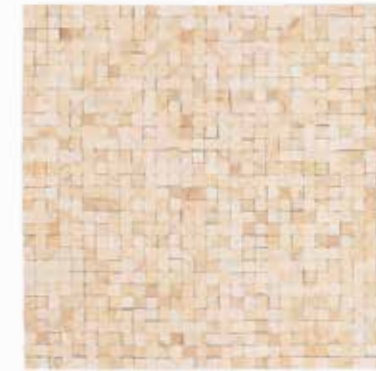

Giovanni

Melody

Piano Stix - Gold, Ivory, Taupe

Concerto Border 6" x 12" - Taupe-Gold

6" x 6" Stop/Corner Decor

Figaro Micro Mosaic, Konstanze's Gold; 18" x 18" Polished, Salzburg Taupe

Micro Mosaic Patterns - Konstanze's Gold (Sheet Approximately 12" x 12")

Composition

Amadeus

Figaro

Vienna

Prague

Giovanni

Melody

Piano Stix - Gold, Ivory, Taupe