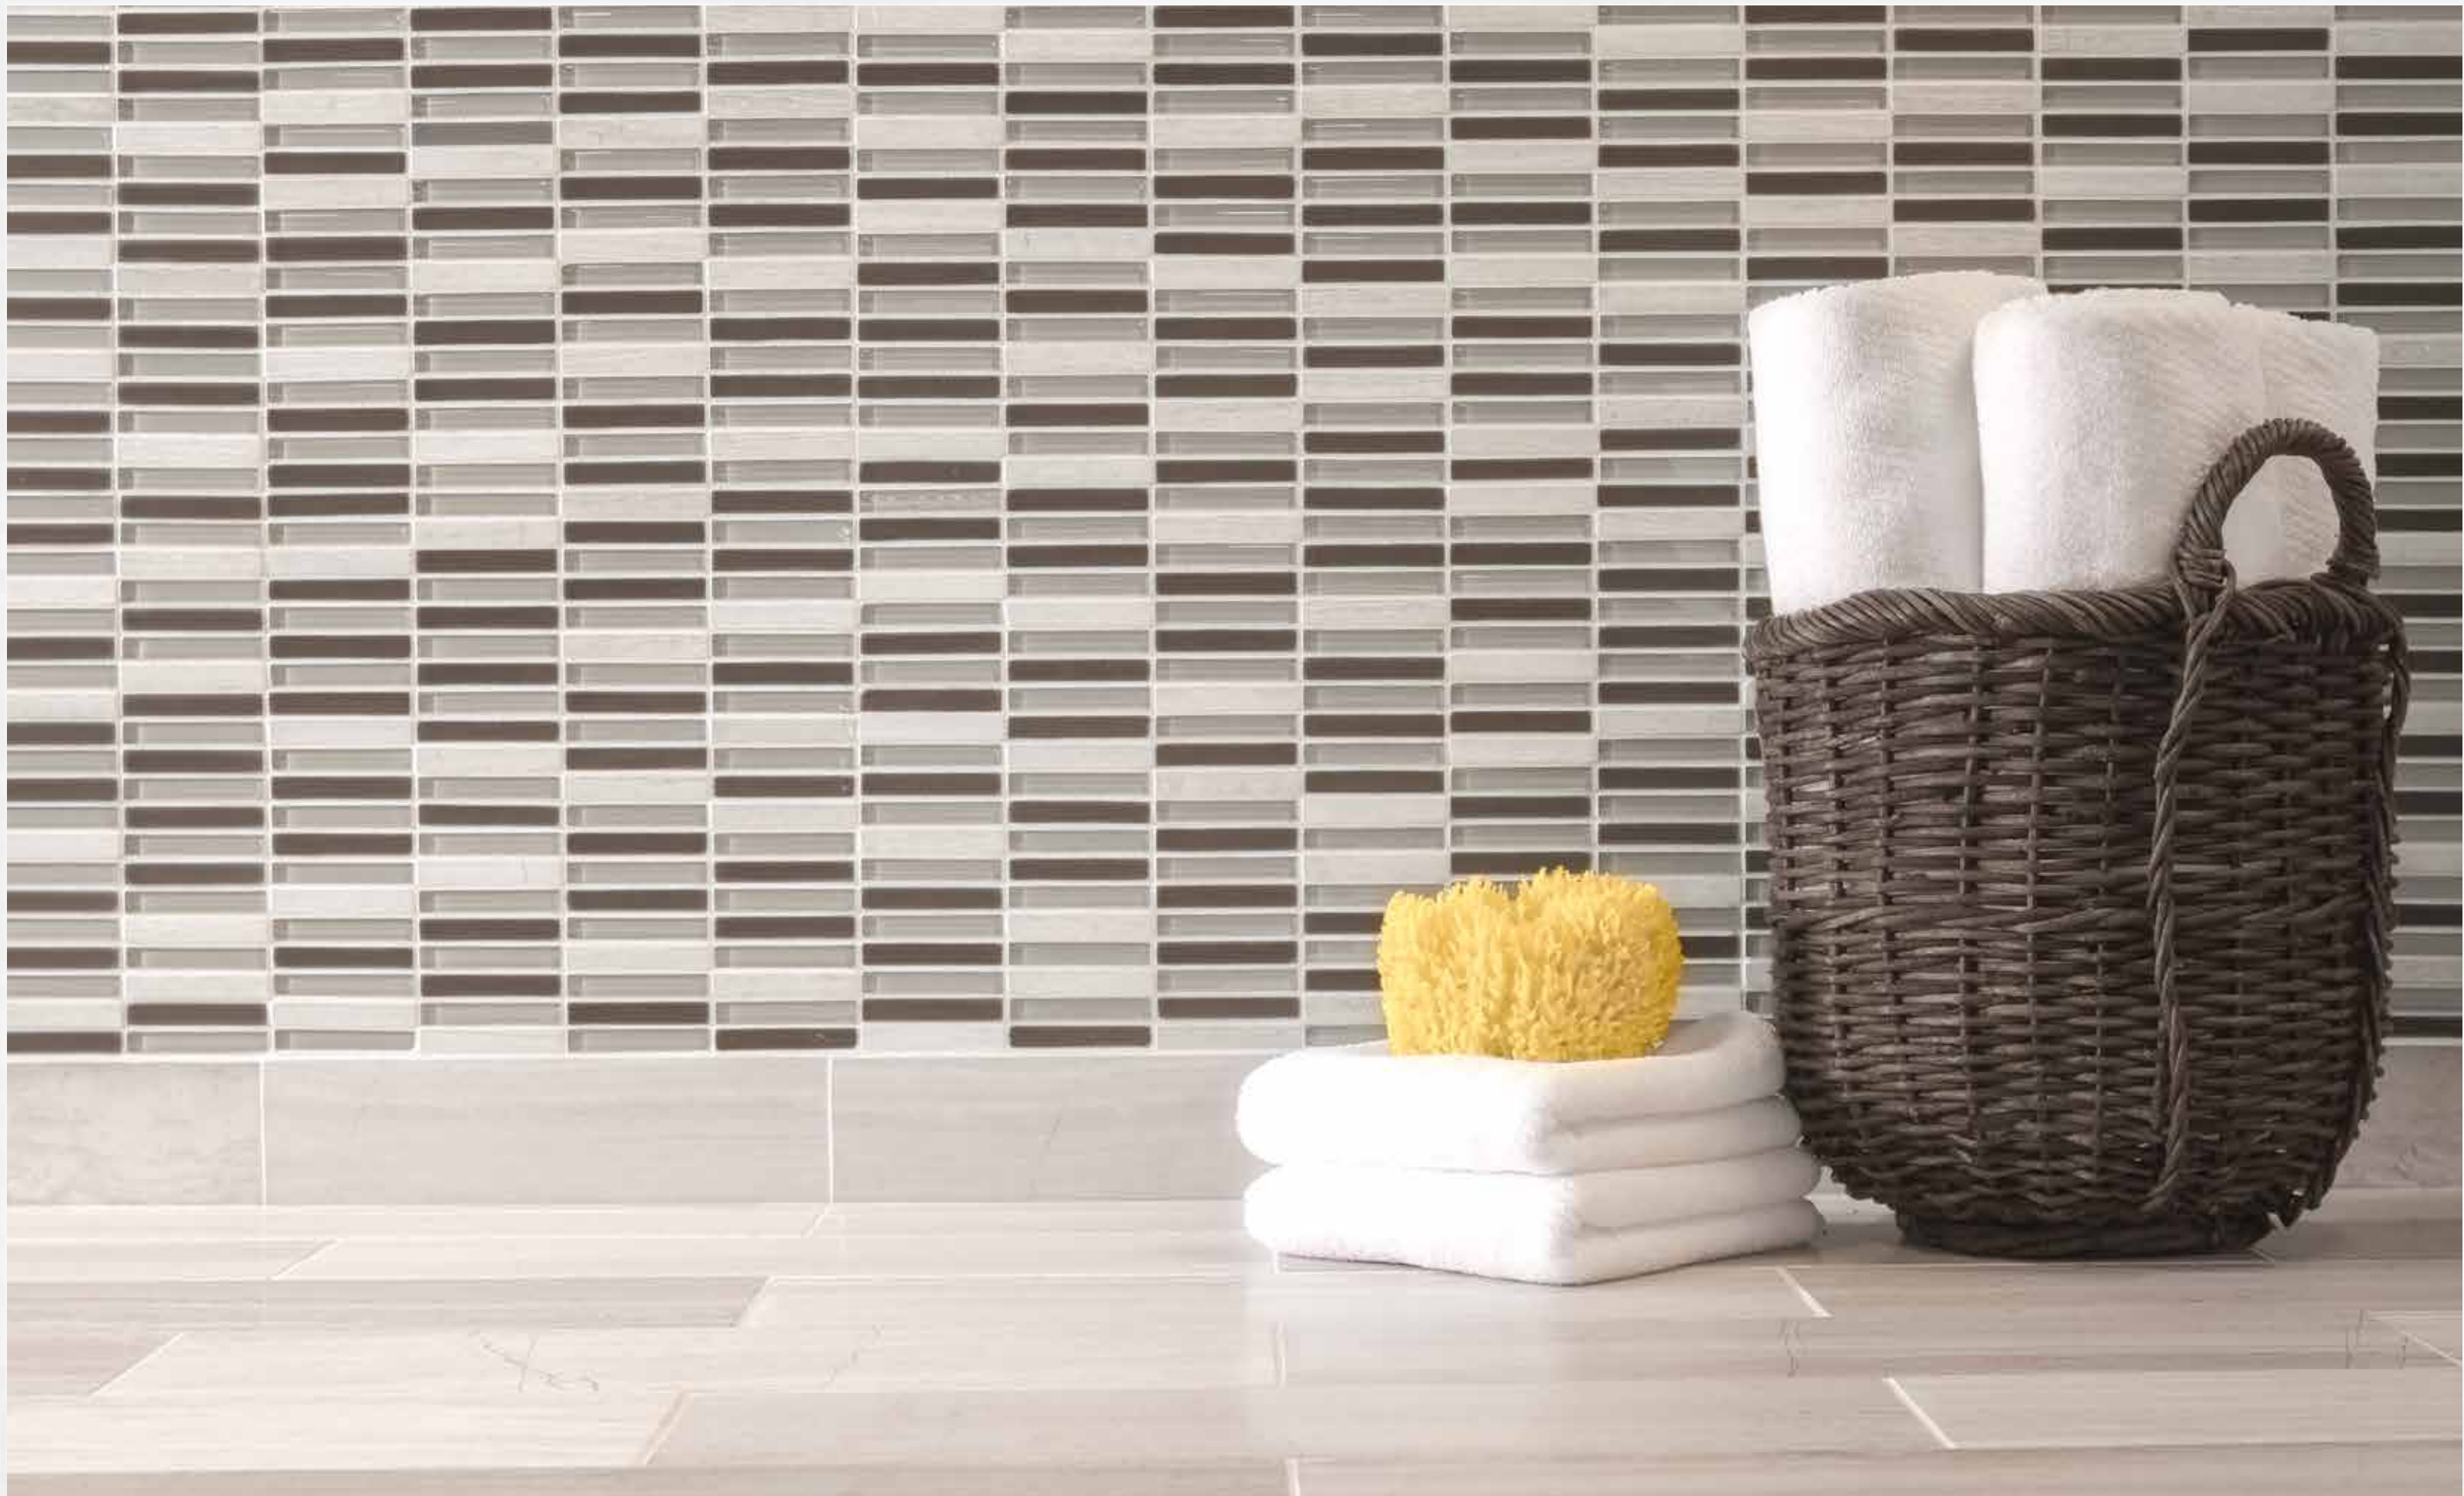

Field - 6" x 18" (30202)

Perfecta Blend - 12 1/4" x 11 3/4" (14602)

Crown - 1 7/8" x 12" (72807)

Dome - 3/4" x 12" (72806)

Trifecta Blend - 11 1/2" x 11 5/8" (14601)

Field - 6" x 18" (72802)

SIERRA SLATE

PALE LIMESTONE