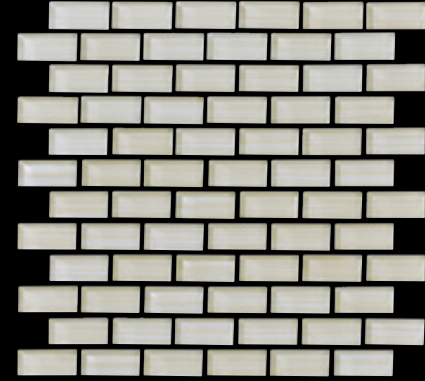

Leather - 11^{3/4}" x 11^{3/4}" (10702)

Pictured: Symmetry/Leather- 11^{3/4}" x 11^{3/4}" Mosaic.

Suite Glass

Pictured: Wicker/Grass 11³/₄" x 11³/₄" Mosaic.

Wicker

Coastal - 11³/₄" x 11³/₄" (10501)

Whitewater - 11³/₄" x 11³/₄" (10504)