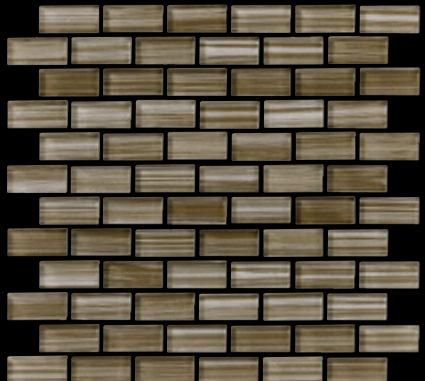

Grass - 11³/₄" x 11³/₄" (10502)