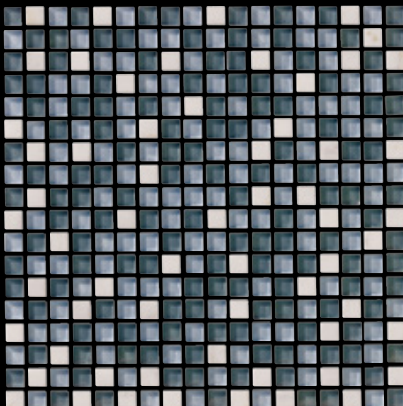

Suite Glass

Chapter 1

JEFFREY COURT
TILE ♦ STONE ♦ GLASS ♦ METAL

Pictured: Country Road and Garden 3" x 6" Field Tiles.

Field Tiles & Decorative Liners

The translucent beauty and utility of glass tile is exemplified by the six beautiful colors of field tiles offered in Chapter 1 Suite Glass. Measuring 3" x 6" by 1/4 inch thick and offered in a clear gloss finish, each color was selected to compliment the 30 mosaics offered in Jeffrey Court's Chapter 1 Suite Glass. Suite Glass liners are available in all 6 field colors in the same clear gloss finish. Measuring 3/4" by 8 inches long by 3/8" thick, these liners create the perfect transition from field tiles to mosaics.

Polaris White - 3" x 6" (10106)

Splash - 3" x 6" (10105)

Buff - 3" x 6" (10101)

Mineral - 3" x 6" (10104)

Country Road - 3" x 6" (10102)

Polaris White - 3/4" x 8" (10112)

Buff - 3/4" x 8" (10107)

Country Road - 3/4" x 8" (10108)

Garden - 3" x 6" (10103)

Garden - 3/4" x 8" (10109)

Splash - 3/4" x 8" (10111)

Mineral - 3/4" x 8" (10110)

Suite Glass

The large selection of 30 mosaics included in Chapter 1 Suite Glass transcends a wide spectrum of styles and design choices. Taking glass mosaics to the next level, these mosaics incorporate textured glass, hand-painted effects, metallized finishes, unique foil backed techniques, and natural stone.

Collage

Snow Flakes- 11^{3/4}" x 11^{3/4}" (10206)

Oasis - 11^{3/4}" x 11^{3/4}" (10205)

Catalina - 11^{3/4}" x 11^{3/4}" (10201)

Hickory- 11^{3/4}" x 11^{3/4}" (10203)

Maple - 11^{3/4}" x 11^{3/4}" (10204)