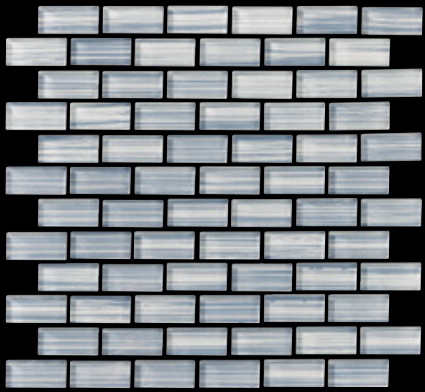

Leather - 11^{3/4}" x 11^{3/4}" (10702)

Pictured: Symmetry/Leather- 11^{3/4}" x 11^{3/4}" Mosaic.

Suite Glass

Pictured: Wicker/Grass 11³/₄" x 11³/₄" Mosaic.

Wicker

Coastal - 11³/₄" x 11³/₄" (10501)

Whitewater - 11³/₄" x 11³/₄" (10504)