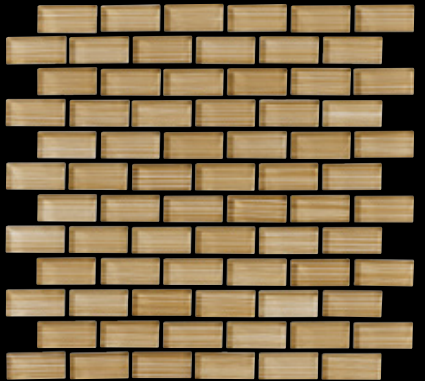

Leather - 11^{3/4}" x 11^{3/4}" (10702)

Pictured: Symmetry/Leather- 11^{3/4}" x 11^{3/4}" Mosaic.

Suite Glass

Pictured: Wicker/Grass 11³/₄" x 11³/₄" Mosaic.

Wicker

Coastal - 11³/₄" x 11³/₄" (10501)

Whitewater - 11³/₄" x 11³/₄" (10504)