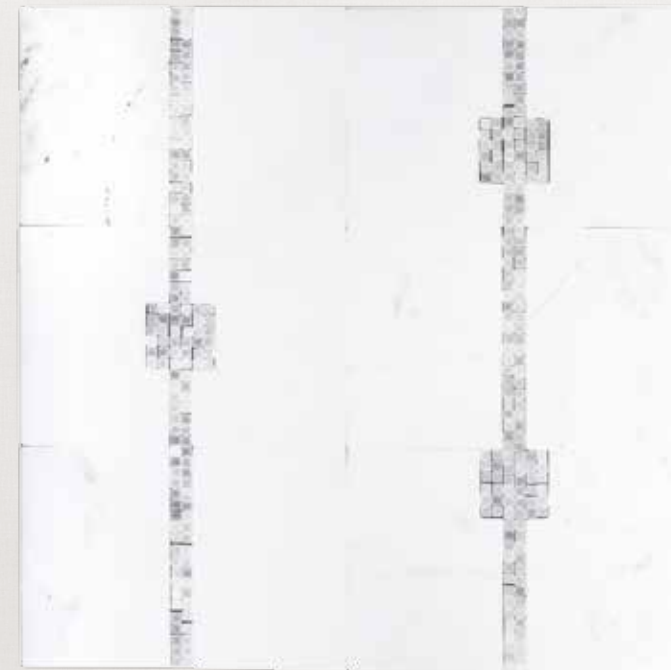

Manhattan Sky (16221)

Grand Central 11" x 8 1/4"

Grey (16420)

Empire Beige (16320)

Manhattan Sky (16220)

Times Square 11 3/4" x 11 3/4"

Grey (16516)

Empire Beige (16316)

Manhattan Sky (16216)

Lexington 12" x 12 1/4"

Grey (16509)

Empire Beige (16309)

Manhattan Sky (16209)

Metropolitan 11 3/4" x 9 7/8"

Grey (16510)

Empire Beige (16310)

Wall Street White - Micro Bevel - 3" x 6" (16602)

Borders

Broadway - 3" x 6" (16202)

- Also Available in Empire Beige & Grey Dot Patterns

Broadway Corner - 3" x 3" (16203)

City Line - 3" x 11 3/4" (16404)

- Also Available in Manhattan Sky & Empire Beige Dot Patterns