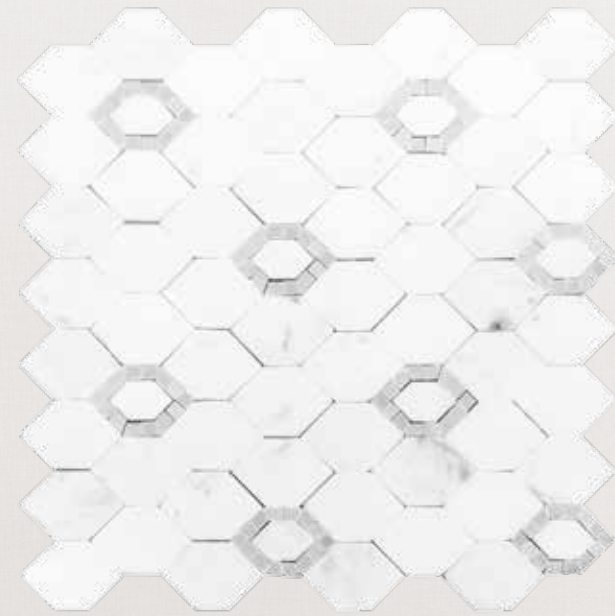

Perry Avenue 8" x 8"

Grey (16419)

Empire Beige (16319)

Manhattan Sky (16219)

GLAMOROUS MOSAICS

Gapstow 10" x 5 7/8"

Grey (16421)

Empire Beige (16321)

Manhattan Sky (16221)

Grand Central 11" x 8 1/4"

Grey (16420)

Empire Beige (16320)

Manhattan Sky (16220)

Times Square 11 3/4" x 11 3/4"

Grey (16516)

Empire Beige (16316)

Manhattan Sky (16216)

Lexington 12" x 12 1/4"

Grey (16509)

Empire Beige (16309)

Manhattan Sky (16209)

Metropolitan 11 3/4" x 9 7/8"

Grey (16510)

Empire Beige (16310)

Wall Street White - Micro Bevel - 3" x 6" (16602)

Borders

Broadway - 3" x 6" (16202)

- Also Available in Empire Beige & Grey Dot Patterns

Broadway Corner - 3" x 3" (16203)

City Line - 3" x 11 3/4" (16404)

- Also Available in Manhattan Sky & Empire Beige Dot Patterns