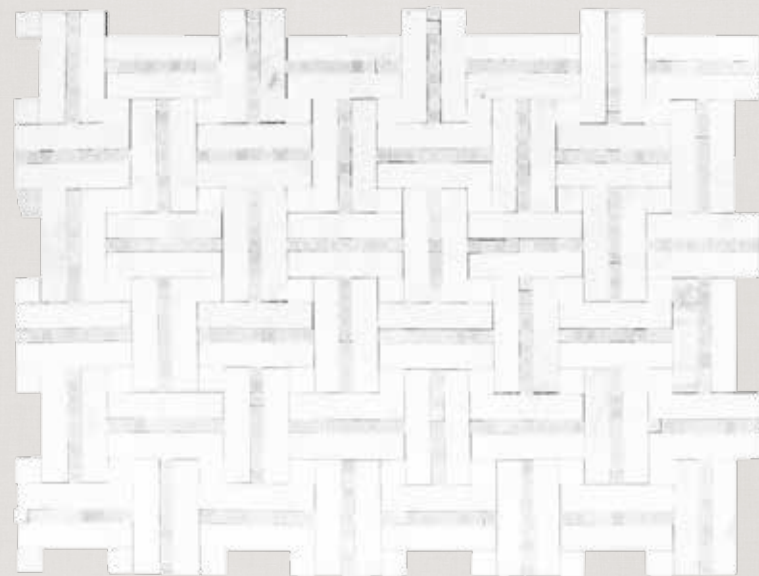

Perry Avenue 8" x 8"

Grey (16419)

Empire Beige (16319)

Manhattan Sky (16219)

GLAMOROUS MOSAICS

Gapstow 10" x 5 7/8"

Grey (16421)

Empire Beige (16321)

Manhattan Sky (16221)

Grand Central 11" x 8 1/4"

Grey (16420)

Empire Beige (16320)

Manhattan Sky (16220)

Times Square 11 3/4" x 11 3/4"

Grey (16516)

Empire Beige (16316)

Manhattan Sky (16216)

Lexington 12" x 12 1/4"

Grey (16509)

Empire Beige (16309)

Manhattan Sky (16209)

Metropolitan 11 3/4" x 9 7/8"

Grey (16510)

Empire Beige (16310)

Wall Street White - Micro Bevel - 3" x 6" (16602)

Borders

Broadway - 3" x 6" (16202)

- Also Available in Empire Beige & Grey Dot Patterns

Broadway Corner - 3" x 3" (16203)

City Line - 3" x 11 3/4" (16404)

- Also Available in Manhattan Sky & Empire Beige Dot Patterns