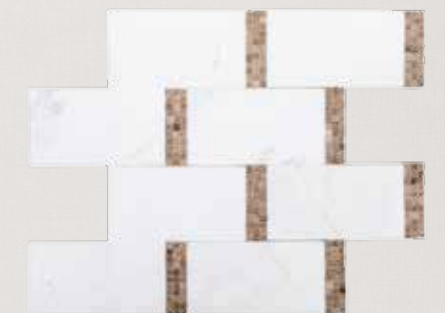

Grey (16515)

Empire Beige (16315)

Manhattan Sky (16215)

Subway 9" x 8 1/2"

Grey (16514)

Empire Beige (16314)

Manhattan Sky (16214)

Wall Street White - 3" x 9" (16608)

Wall Street White - Micro Bevel - 3" x 6" (16602)

Borders

Broadway - 3" x 6" (16202)

- Also Available in Empire Beige & Grey Dot Patterns

Broadway Corner - 3" x 3" (16203)

City Line - 3" x 11 3/4" (16404)

- Also Available in Manhattan Sky & Empire Beige Dot Patterns