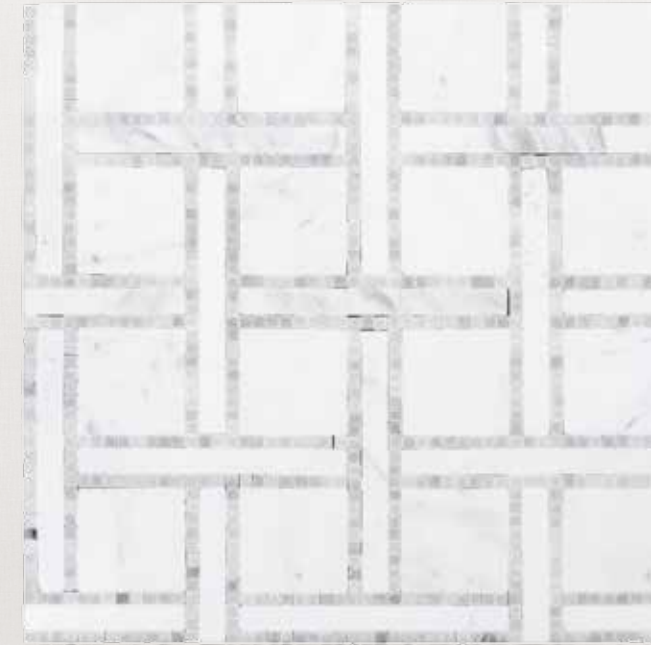

Manhattan Sky (16216)

Lexington 12" x 12 1/4"

Grey (16509)

Empire Beige (16309)

Manhattan Sky (16209)

Metropolitan 11 3/4" x 9 7/8"

Grey (16510)

Empire Beige (16310)

Manhattan Sky (16210)

Madison 12" x 12"

Empire Beige (16301)
-Polished Finish

Grey (16401)
-Polished Finish

Wall Street White (16601)
-Honed Finish

Manhattan Sky (16201)
-Polished Finish

Terrace on the Park 9 1/2" x 9 1/2"

Grey (16515)

Empire Beige (16315)

Manhattan Sky (16215)

Subway 9" x 8 1/2"

Grey (16514)

Empire Beige (16314)

Manhattan Sky (16214)

Wall Street White - 3" x 9" (16608)

Wall Street White - Micro Bevel - 3" x 6" (16602)

Borders

Broadway - 3" x 6" (16202)

- Also Available in Empire Beige & Grey Dot Patterns

Broadway Corner - 3" x 3" (16203)

City Line - 3" x 11 3/4" (16404)

- Also Available in Manhattan Sky & Empire Beige Dot Patterns