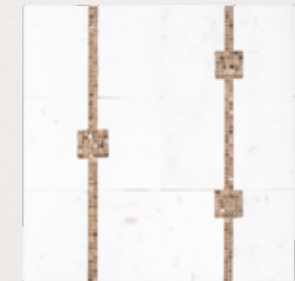

Manhattan Sky (16221)

Grand Central 11" x 8 1/4"

Grey (16420)

Empire Beige (16320)

Manhattan Sky (16220)

Times Square 11 3/4" x 11 3/4"

Grey (16516)

Empire Beige (16316)

Manhattan Sky (16216)

Lexington 12" x 12 1/4"

Grey (16509)

Empire Beige (16309)

Manhattan Sky (16209)

Metropolitan 11 3/4" x 9 7/8"

Grey (16510)

Empire Beige (16310)