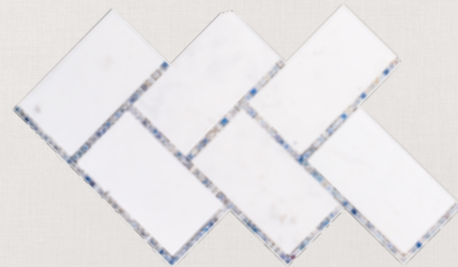

Perry Avenue 8" x 8"

Grey (16419)

Empire Beige (16319)

Manhattan Sky (16219)

GLAMOROUS MOSAICS

Gapstow 10" x 5 7/8"

Grey (16421)

Empire Beige (16321)

Manhattan Sky (16221)

Grand Central 11" x 8 1/4"

Grey (16420)

Empire Beige (16320)

Manhattan Sky (16220)

Times Square 11 3/4" x 11 3/4"

Grey (16516)

Empire Beige (16316)

Manhattan Sky (16216)

Lexington 12" x 12 1/4"

Grey (16509)

Empire Beige (16309)

Manhattan Sky (16209)

Metropolitan 11 3/4" x 9 7/8"

Grey (16510)

Empire Beige (16310)

Wall Street White - Micro Bevel - 3" x 6" (16602)

Borders

Broadway - 3" x 6" (16202)

- Also Available in Empire Beige & Grey Dot Patterns

Broadway Corner - 3" x 3" (16203)

City Line - 3" x 11 3/4" (16404)

- Also Available in Manhattan Sky & Empire Beige Dot Patterns