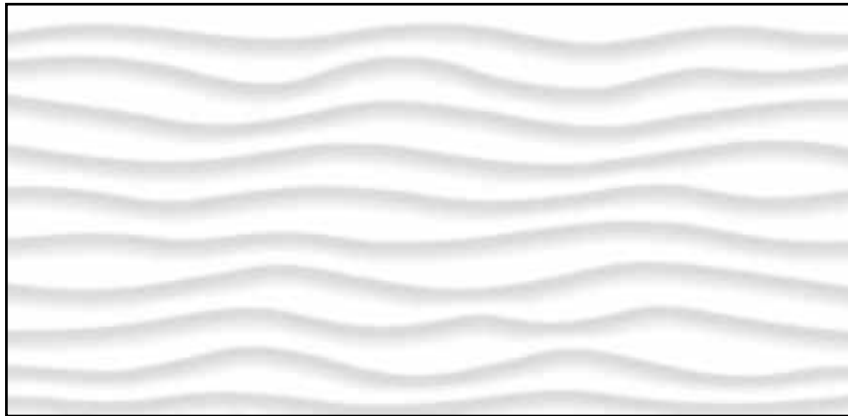

TILE + STONE
SOURCE
INTERNATIONAL

Know Your Tile

**LINEA WHITE
WALL TILE**

LINEA WHITE OBLIQUE 12"x24" GLOSSY RECTIFIED WALL TILE

LINEA WHITE
GLOSSY
WALL TILE

12"x24" LINEA WHITE OBLIQUE
WALL TILE
328-69-683

12"x24" LINEA WHITE MODULATION
WALL TILE
328-69-984

12"x24" LINEA WHITE PRISMATIC
WALL TILE
328-69-985

LINEA WHITE
GLOSSY
WALL TILE

12"x24" LINEA WHITE AMPLITUDE
WALL TILE
328-69-986

12"x0.35" LINEA WHITE QUARTER ROUND
MOULDING
328-60-062