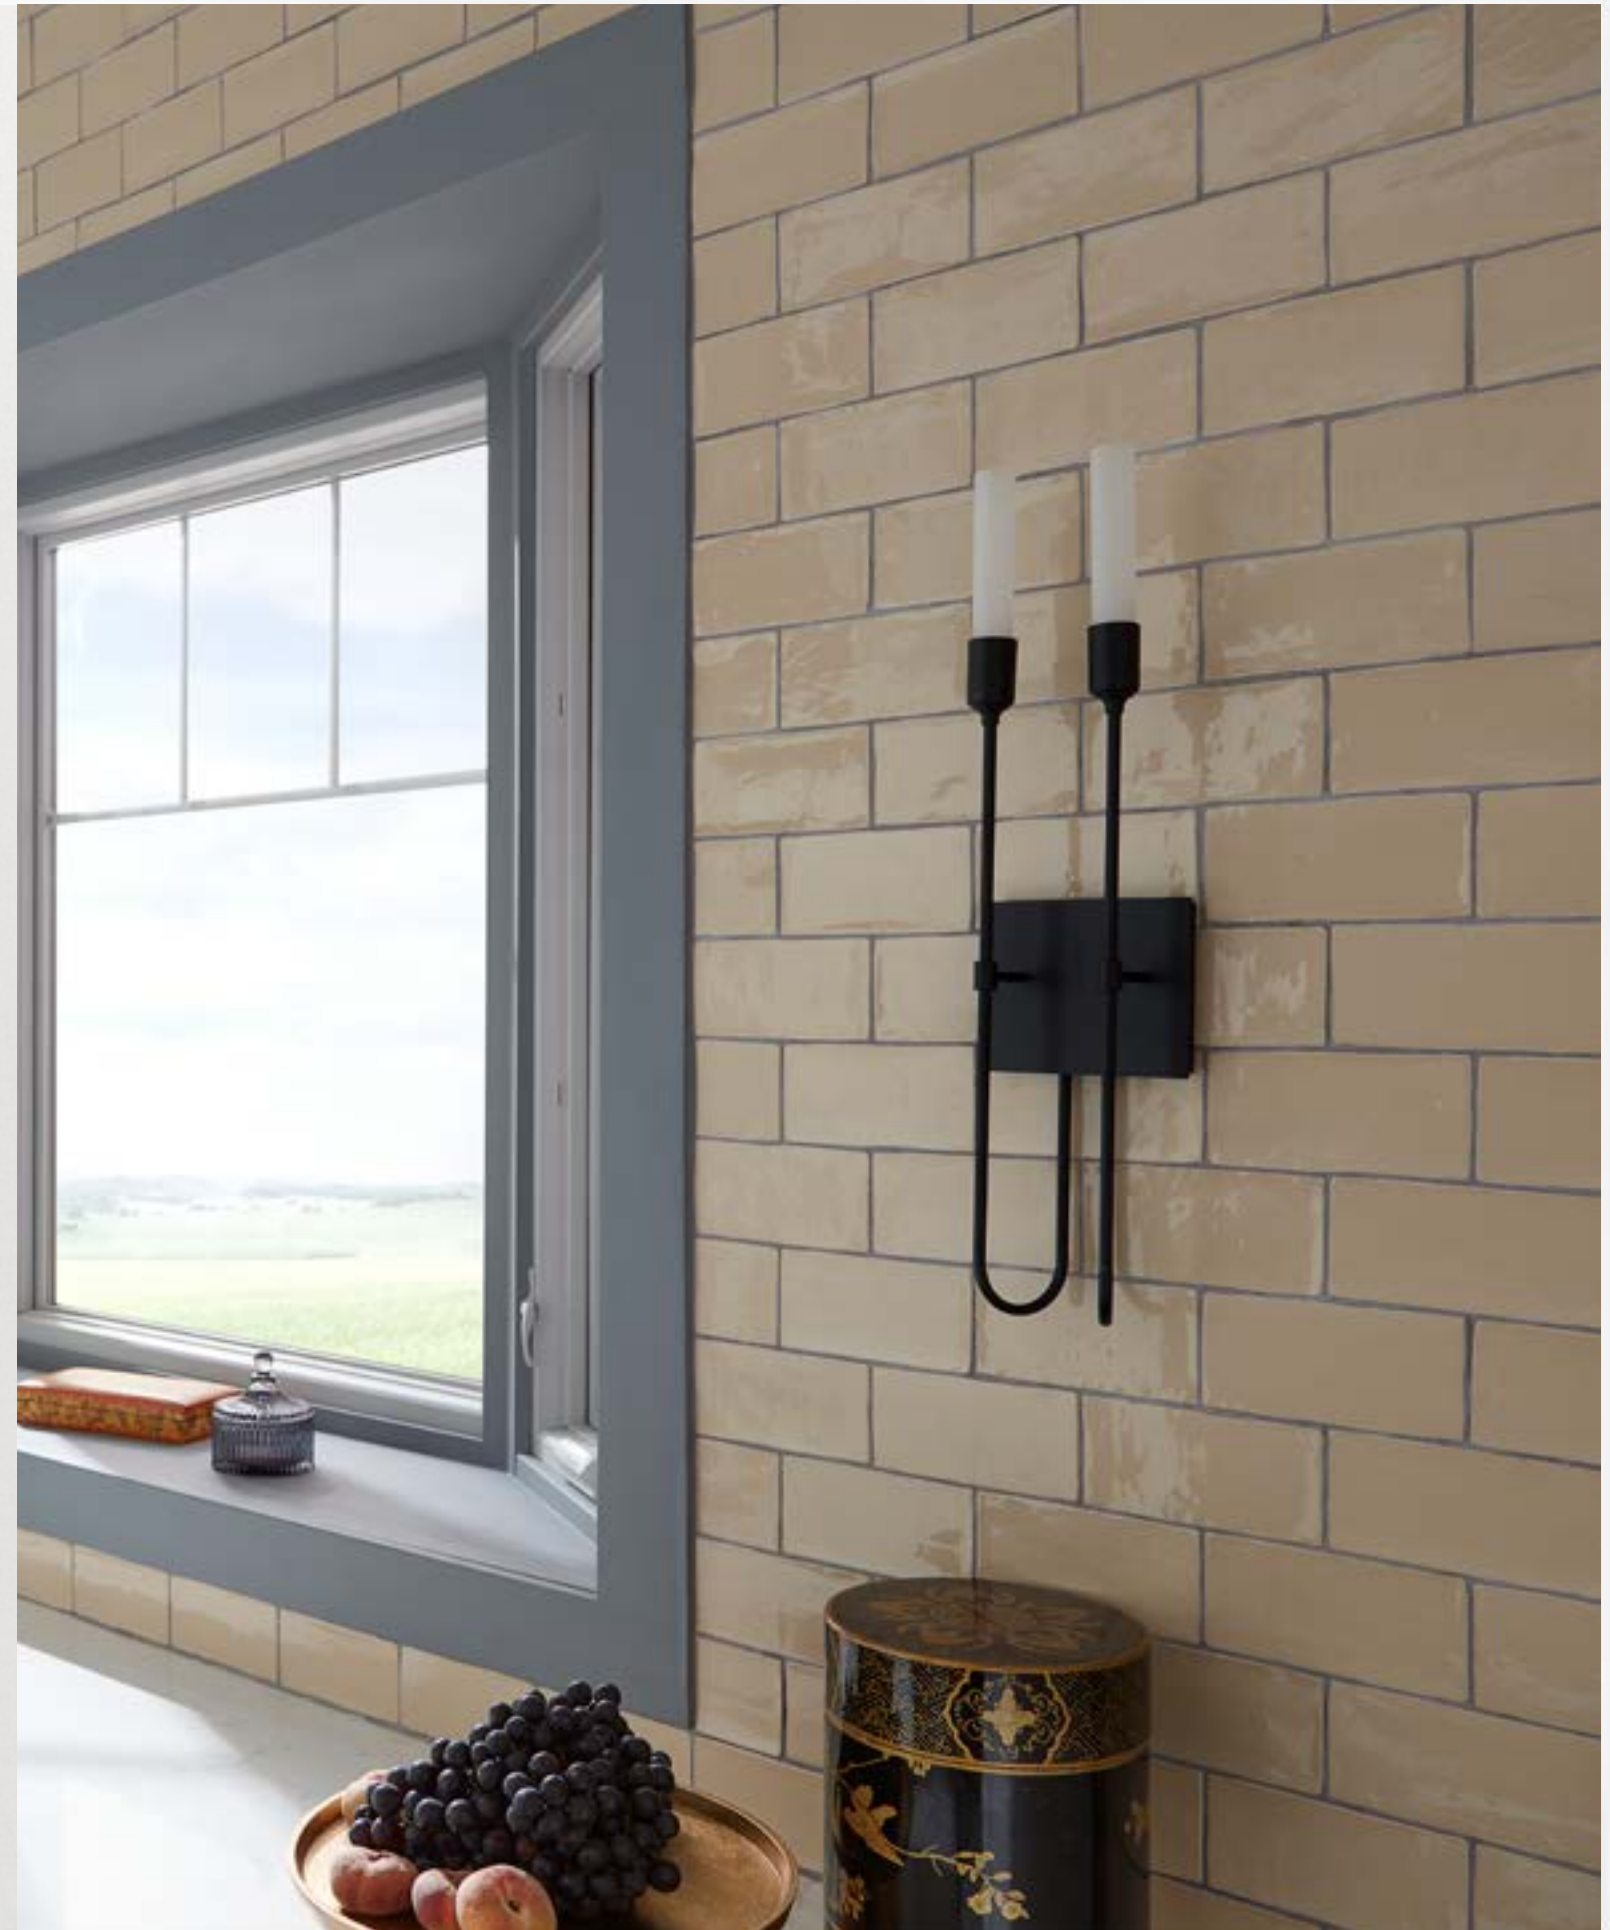

Pictured : Caramelo | Artista Field 3" x 6" (80616)