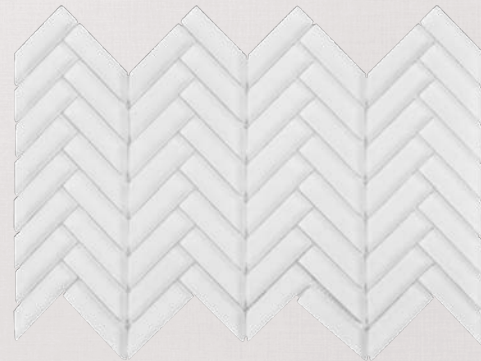

Visit the Jeffrey Court website, JeffreyCourt.com, to gain inspiration on the design possibilities offered with Chapter 6 Reef Glass.

Strand Mosaic - 10 1/2" x 11 3/4" (69207)

Nori Mosaic - 10 7/8" x 12 1/2" (69205)

Pebble Mosaic - 12" x 12" (69203)

Shoal Mosaic - 9 1/2" x 10 7/8" (69206)

Reed Mosaic - 9 1/2" x 15 3/8" (69204)

Field - 6" x 16" (69202)

Field - 3" x 6" (69201)

Liner - 3/4" x 6" (69200)

Strand Mosaic - 10 1/2" x 11 3/4" (69215)