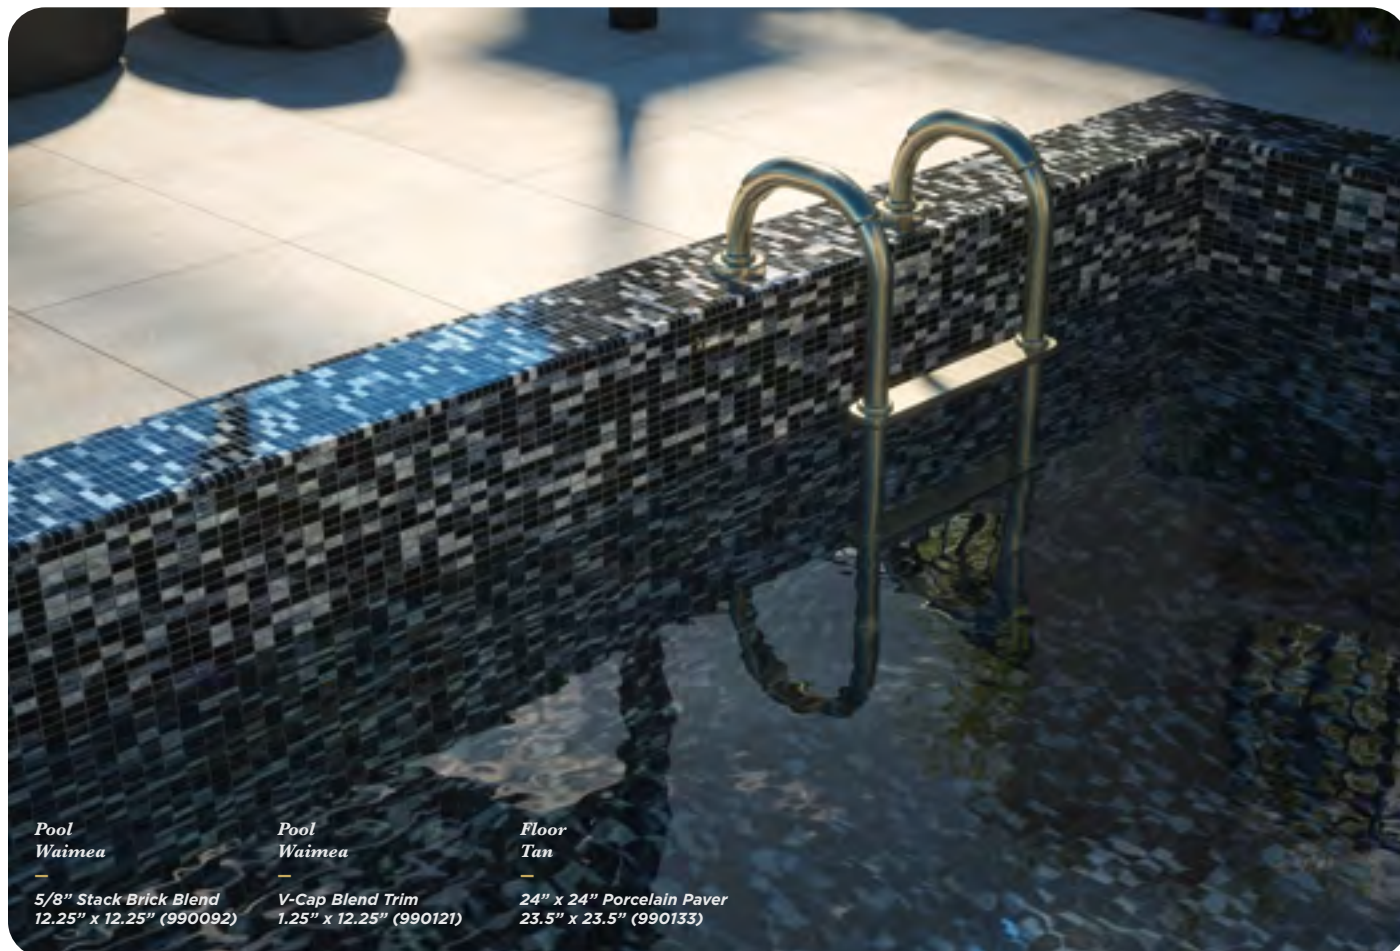

5 / 8 " S T A C K B R I C K B L E N D
P A P E R F A C E D M O S A I C S

*Pool
Waimea*

*5/8" Stack Brick Blend
12.25" x 12.25" (990092)*

*Pool
Waimea*

*V-Cap Blend Trim
1.25" x 12.25" (990121)*

*Floor
Tan*

*24" x 24" Porcelain Paver
23.5" x 23.5" (990133)*